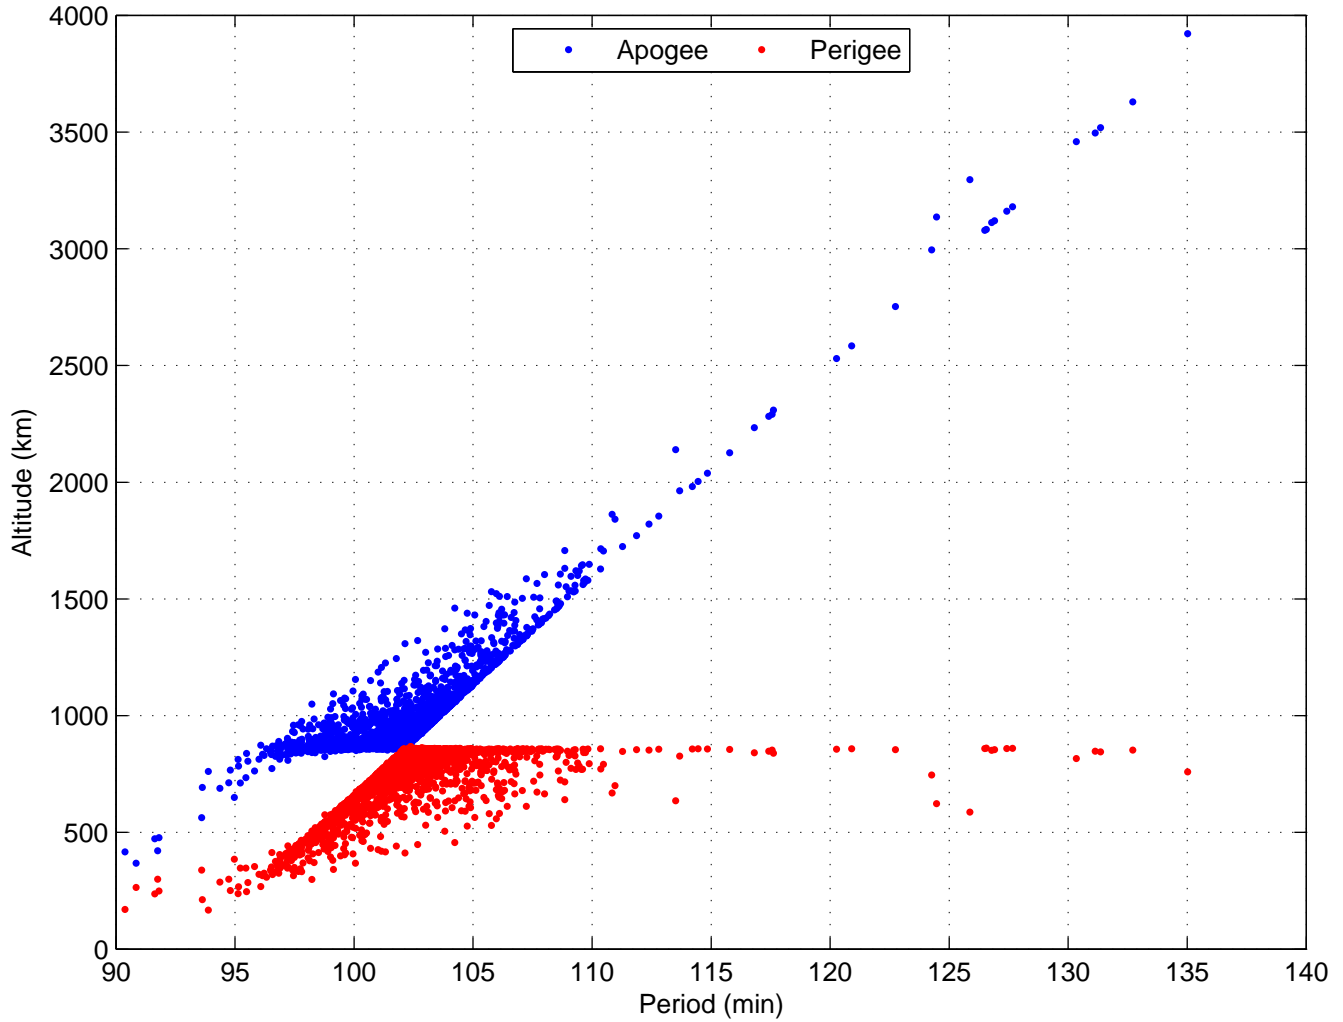

Gabbard Plot of FY 1C (1999–025) Debris
(2377 pieces)

Source: Celestrak/CSSI
(<http://celestrak.com/events/FY1C-Gabbard.pdf>)